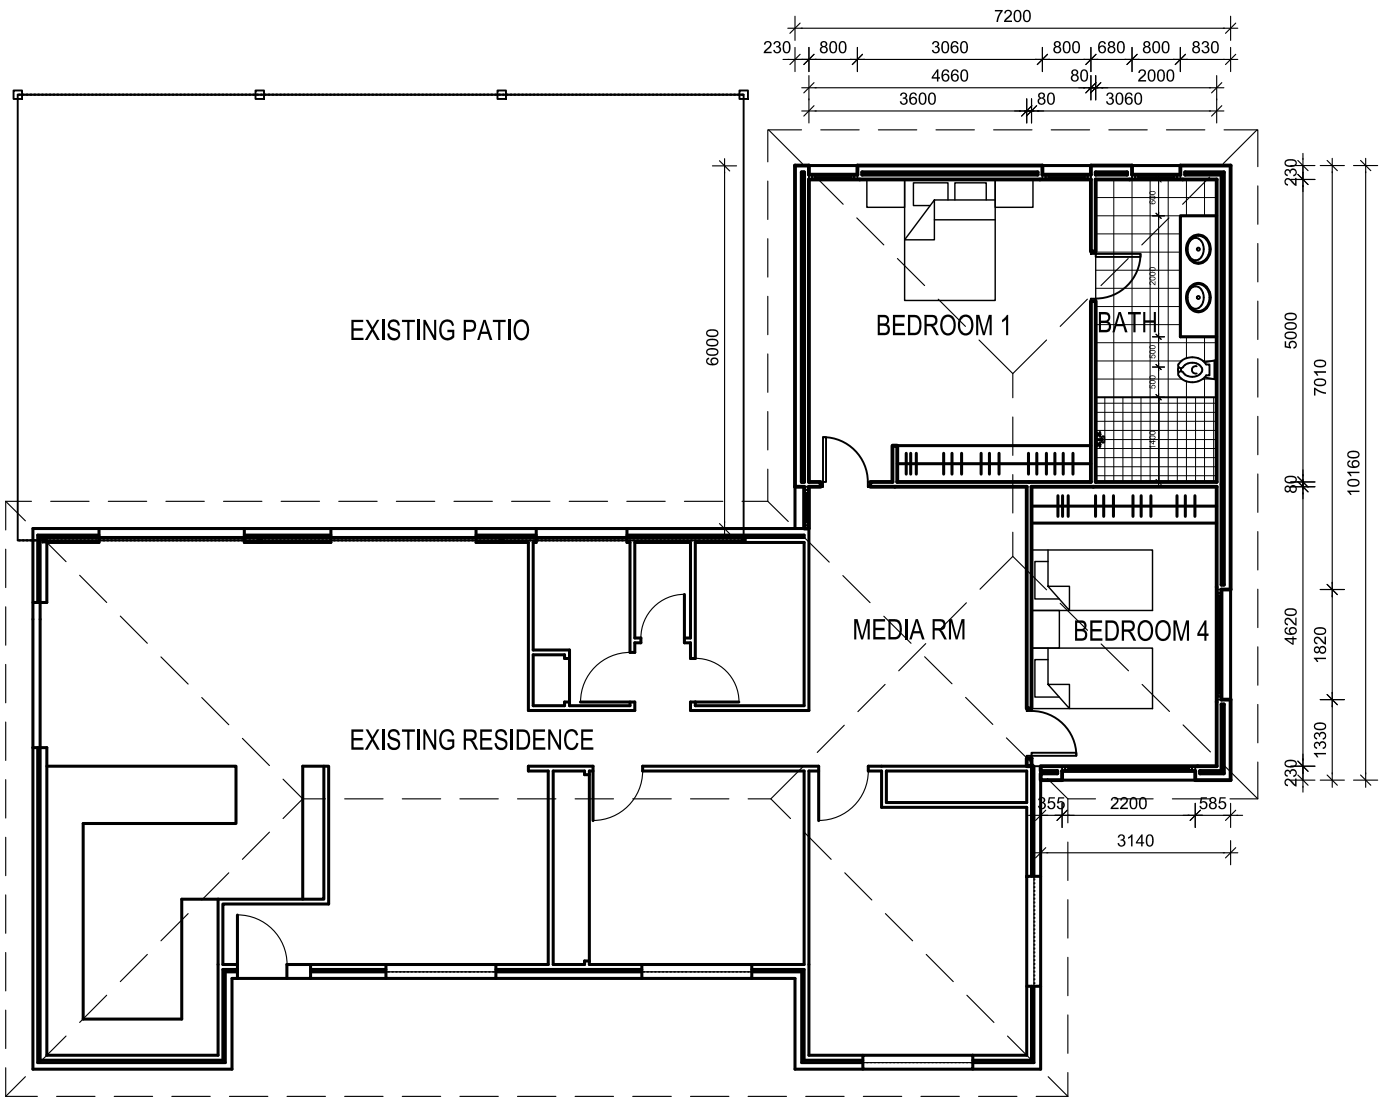

BOUNDARY LIMIT

BOUNDARY LIMIT

EXISTING PATIO

BEDROOM 1

BATH

EXISTING RESIDENCE

MEDIA RM

BEDROOM 4

12300

10200

5450

15280

15000

**AARON & SHANNON PORTELLI**

**SITE PLAN**

**SCALE 1/200**

OCTOBER 2018

**AARON & SHANNON PORTELLI**

**GROUND FLOOR**

**SCALE 1/125**

OCTOBER 2018