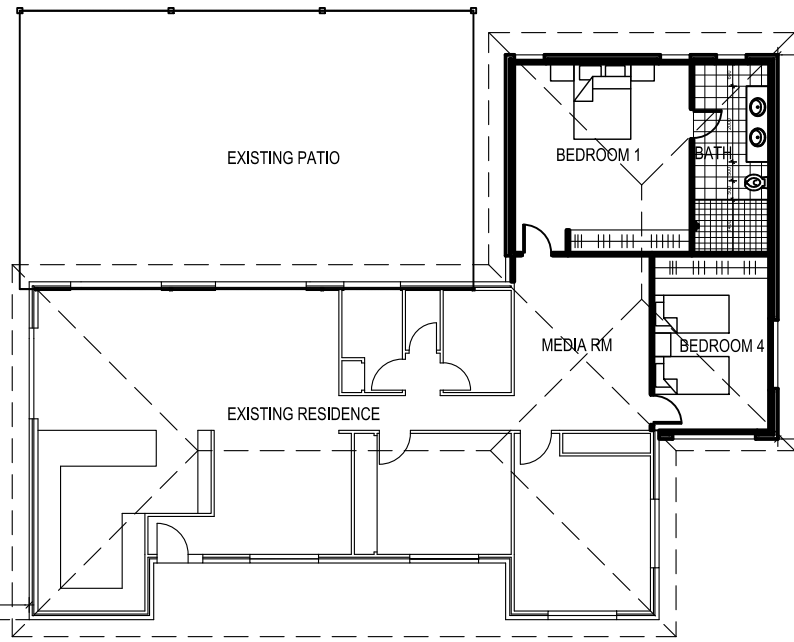

BOUNDARY LIMIT

BOUNDARY LIMIT

EXISTING PATIO

BEDROOM 1

BATH

EXISTING RESIDENCE

MEDIA RM

BEDROOM 4

12300

10200

5450

15280

15000

**AARON & SHANNON PORTELLI**

**SITE PLAN**

**SCALE 1/200**